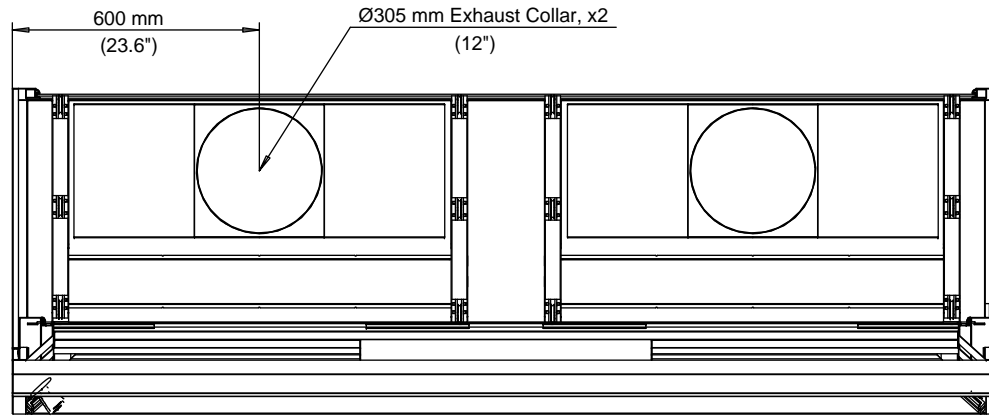

Top View (for EFD-4 __, EFD-5 __, EFD-6 __)

Top View (for EFD-8 __)

Front View

Side View

1. Exhaust collar
2. Fluorescent lamp
3. Electrical panel
4. Airflow sensor (optional)
5. Service fixture outlet
6. Dished work top
7. Ergonomic airfoil
8. Electrical outlet
9. Service fixture remote control
10. Sash window
11. Sentinel microprocessor control system (optional)
12. Removable front panel