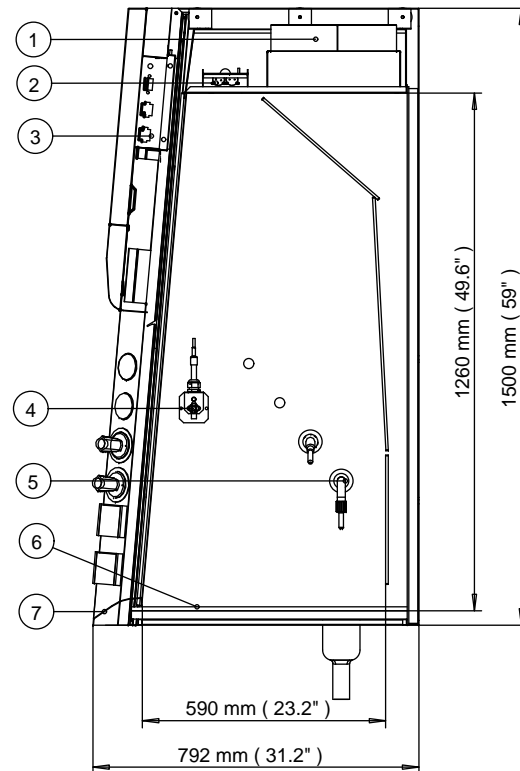

Top View (for EFD-4 __, EFD-5 __, EFD-6 __)

Top View (for EFD-8 __)

Front View

Side View

1. Exhaust collar
2. Fluorescent lamp
3. Electrical panel
4. Airflow sensor (optional)
5. Service fixture outlet
6. Dished work top
7. Ergonomic airfoil
8. Electrical outlet
9. Service fixture remote control
10. Sash window
11. Sentinel microprocessor control system (optional)
12. Removable front panel