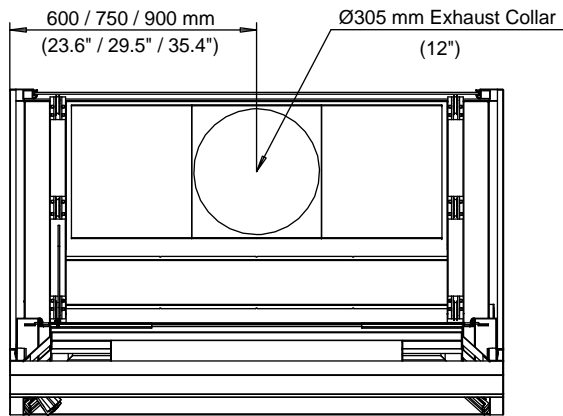

Top View (for EFD-4 __, EFD-5 __, EFD-6 __)

Top View (for EFD-8 __)

Front View

Side View

1. Exhaust collar
2. Fluorescent lamp
3. Electrical panel
4. Airflow sensor (optional)
5. Service fixture outlet
6. Dished work top
7. Ergonomic airfoil
8. Electrical outlet
9. Service fixture remote control
10. Sash window
11. Sentinel microprocessor control system (optional)
12. Removable front panel