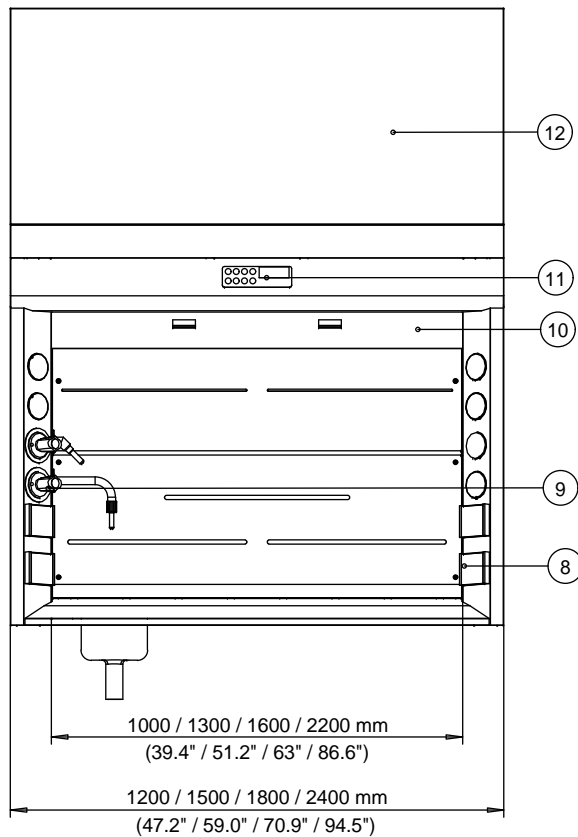

Top View (for EFD-4 __, EFD-5 __, EFD-6 __)

Top View (for EFD-8 __)

Front View

Side View

1. Exhaust collar
2. Fluorescent lamp
3. Electrical panel
4. Airflow sensor (optional)
5. Service fixture outlet
6. Dished work top
7. Ergonomic airfoil
8. Electrical outlet
9. Service fixture remote control
10. Sash window
11. Sentinel microprocessor control system (optional)
12. Removable front panel